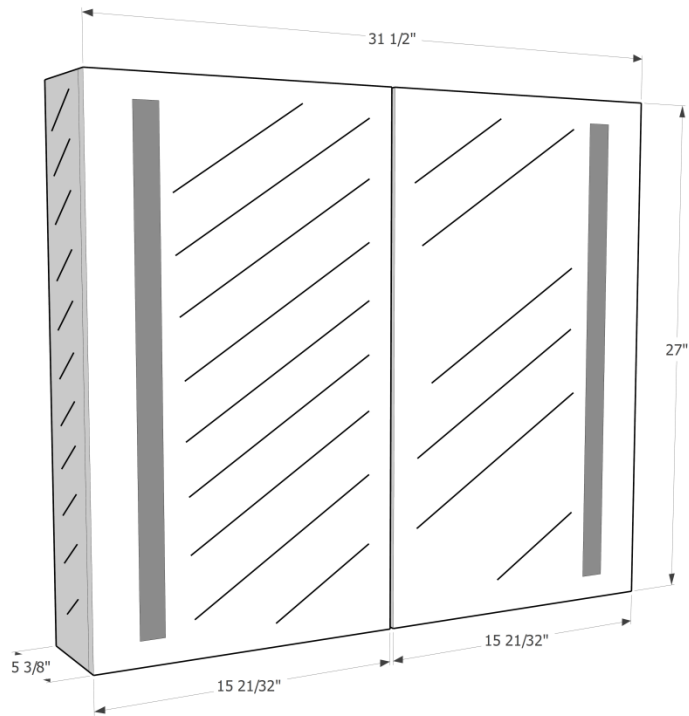

LED Medicine Mirror 31"

Code:
MM2475

*** Brackets must be installed over a reinforced wall such as concrete wall or wood beam.**