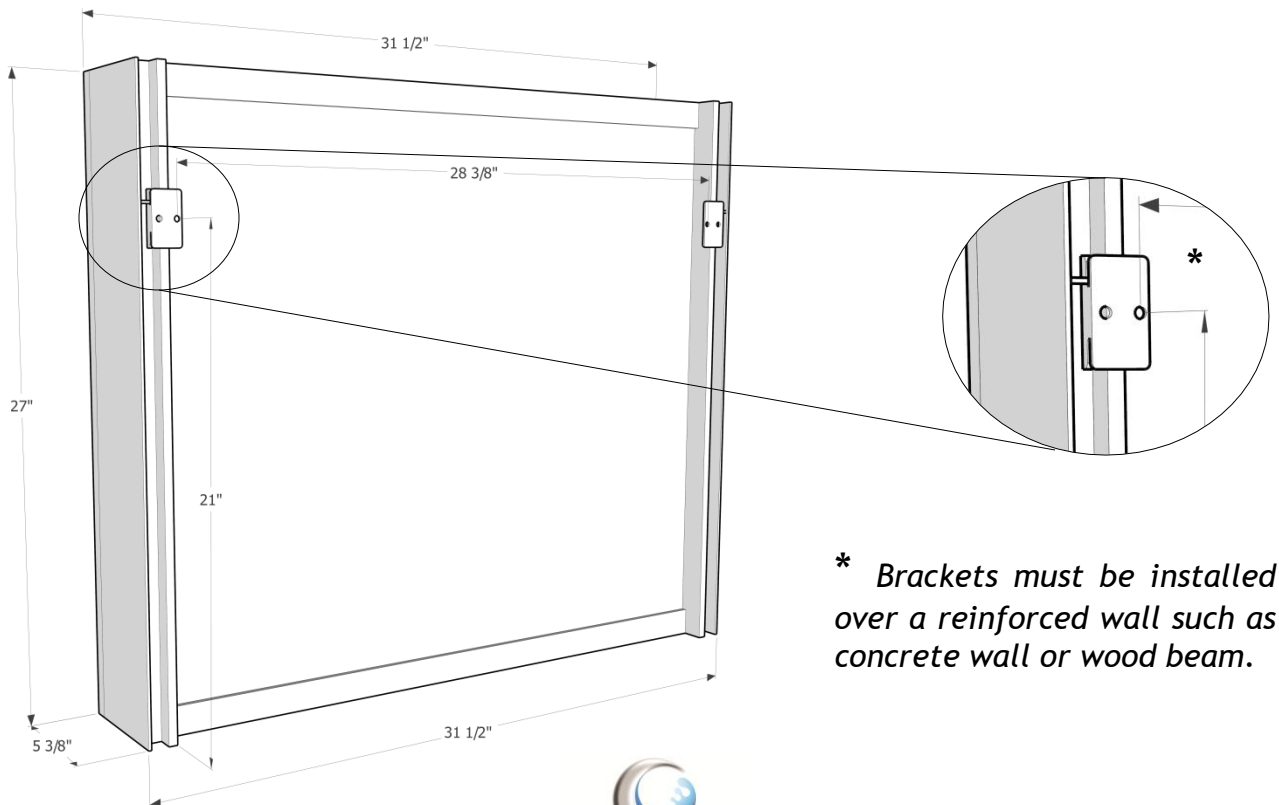

LED Medicine Mirror 31"

Code:
MM2475

*** Brackets must be installed over a reinforced wall such as concrete wall or wood beam.**