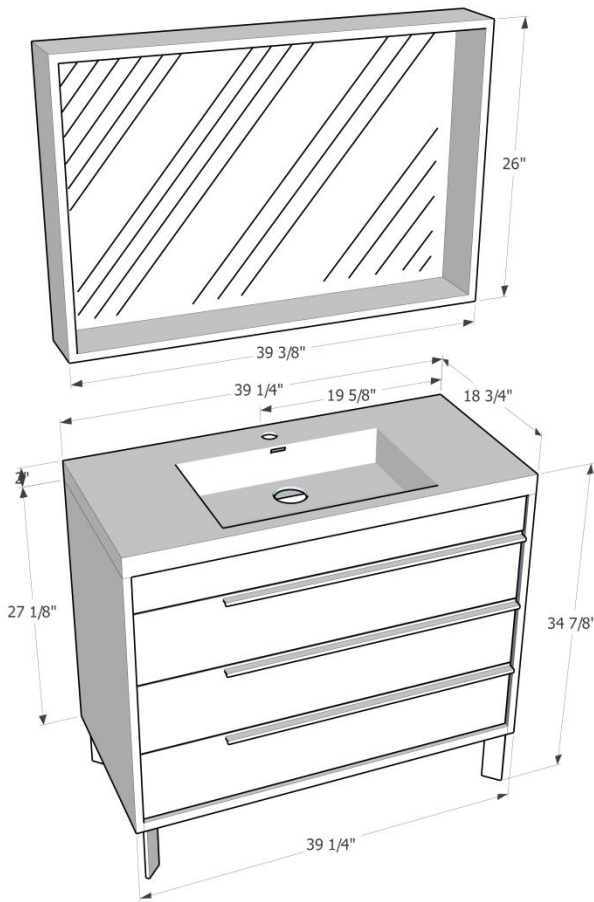

Roma 39"

Top View

Back View

Front View

Plumbing Installation 17" to 24"