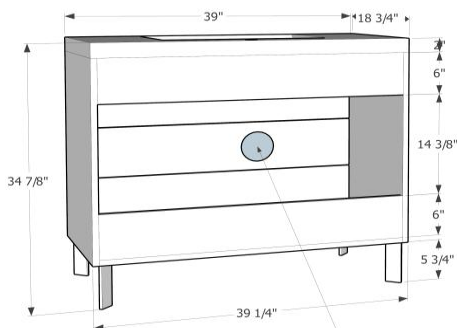

Roma 39"

Top View

Back View

Front View

Plumbing Installation 17" to 24"