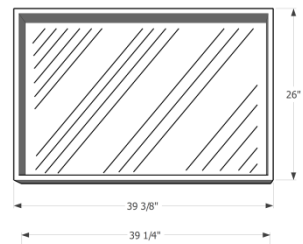

Roma 39"

Top View

Back View

Front View

Plumbing Installation 17" to 24"