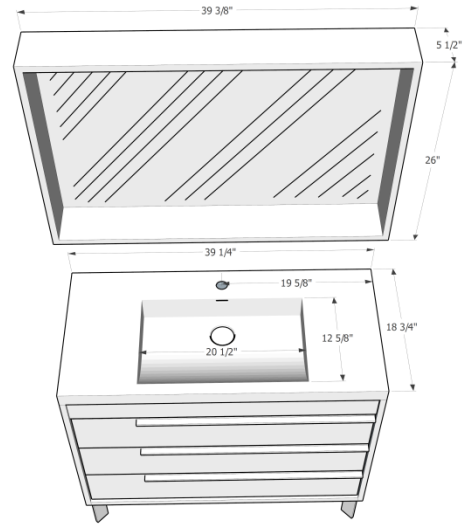

Roma 39"

Top View

Back View

Front View

Plumbing Installation 17" to 24"